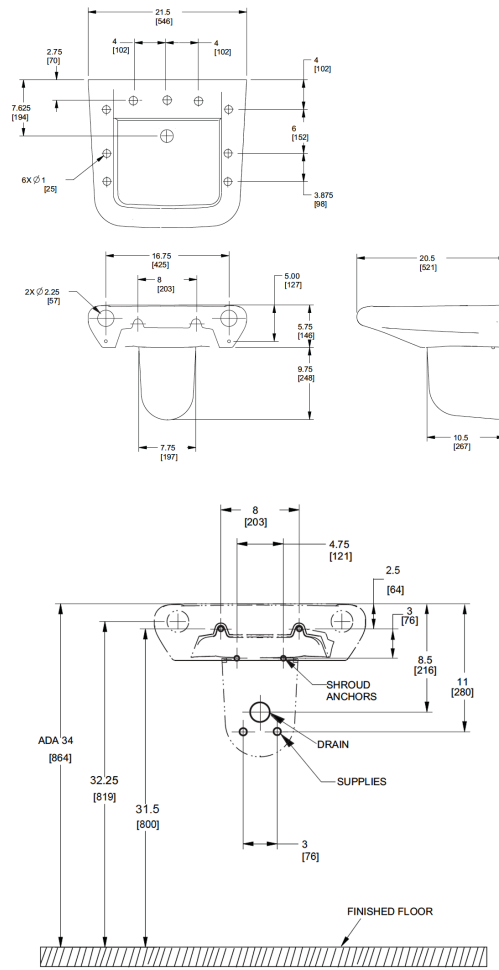

ROUGH-IN

Sloan 10500 Seymour Ave, Franklin Park, IL 60131
Phone: 800.982.5839 • Fax: 800.447.8329 • sloan.com